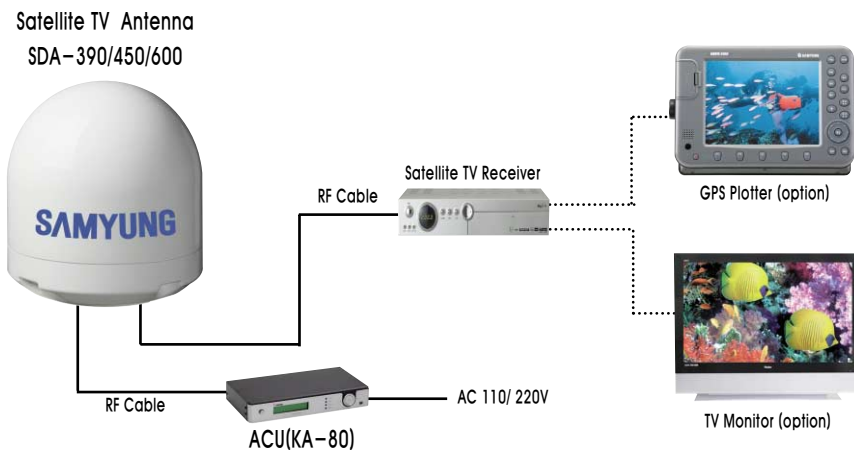

◆ System Diagram

Watch news, weather information,
movies, dramas and sports in live and
no-disconnection at sea.
Enjoy the **Digital Satellite Broadcast** just
like from your home.