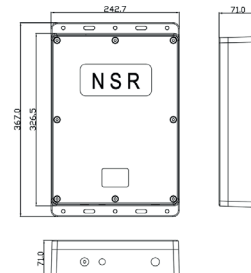

ANTENNA COUPLER