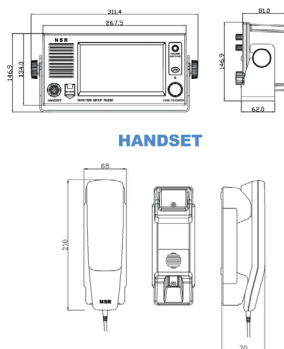

CONTROL UNIT

HANDSET