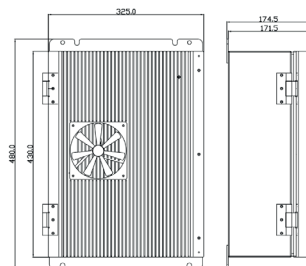

Features

MED / Wheelmark approved by DNV-GL
Easy to install
Large 7-inch color LCD display with touchscreen
Intelligent scanning for Voice, DSC and NBDP (optional)

Smart antenna coupler
Conforms to the regulations of IMO A.806 (19), ITU-R M.476-5, ITU-R M.492-6, ITU-R M.493-15, ITU-R M.541-10, IEC 61097-8, IEC 61097-3, IEC 60945

Specifications

MF/HF Marine Radio

TX Frequency: 1605.0 - 27500.0 kHz
RX Frequency: 100.0 - 29999.99 kHz
Working Channel: 300+ channels
Emission Class: J3E, H3E, A1A, F1B
TX Power: 150 W pep
RX Sensitivity: ≤ 13 dB μ V (1.6 - 4 MHz, J3E)
 ≤ 7 dB μ V (4 - 29.99999 MHz, J3E)
DSC frequencies (kHz): 2187.5, 4207.5, 6312.0, 8414.5, 12577.0, 16804.5

Display

7 inch, color display, touchscreen

Interface

LAN, RS422 input (GPS)

Antenna Impedance

50 ohms

Protection Rate

IP22: Control unit, Transceiver
IP66: Antenna coupler

Operating Temperature

15°C to 55°C (indoor parts)
-25°C to 55°C (outdoor part)

Power Supply

AC 220 V / DC 24 V

Equipment list

Standard

Transceiver: 1 set
Control Unit: 1 set
Antenna Coupler: 1 set
Handset: 1 pc
Cable & Accessories: 1 set

Options

Printer / NPT-100: 1 set
NBDP Terminal / NBD-100: 1 set
External Speaker / NSK-100: 1 set
TX/RX Antenna / NHA100: 1 pc
DSC RX Antenna / NHA200: 1 pc
AC/DC PSU / NPS-300: 1 set

Dimensions

TRANSCIVER