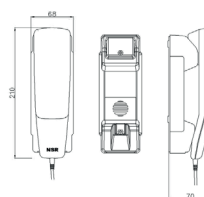

NHR-1500 MF/HF MARINE RADIO

NHR-1500 MF/HF Marine Radio is a high performance MF/HF device, capable of voice communication and DSC (Digital Selective Calling) facilities as well.

Features

MED / Wheelmark approved by DNV-GL
Easy to install
Large 7-inch color LCD display with touchscreen
Intelligent scanning for Voice, DSC and NBDP (optional)

Smart antenna coupler
Conforms to the regulations of IMO A.806 (19), ITU-R M.476-5, ITU-R M.492-6, ITU-R M.493-15, ITU-R M.541-10, IEC 61097-8, IEC 61097-3, IEC 60945

Specifications

MF/HF Marine Radio

TX Frequency: 1605.0 - 27500.0 kHz
RX Frequency: 100.0 - 29999.99 kHz
Working Channel: 300+ channels
Emission Class: J3E, H3E, A1A, F1B
TX Power: 150 W pep
RX Sensitivity: ≤ 13 dB μ V (1.6 - 4 MHz, J3E)
 ≤ 7 dB μ V (4 - 29.99999 MHz, J3E)
DSC frequencies (kHz): 2187.5, 4207.5, 6312.0, 8414.5, 12577.0, 16804.5

Display

7 inch, color display, touchscreen

Interface

LAN, RS422 input (GPS)

Antenna Impedance

50 ohms

Protection Rate

IP22: Control unit, Transceiver
IP66: Antenna coupler

Operating Temperature

15°C to 55°C (indoor parts)
-25°C to 55°C (outdoor part)

Power Supply

AC 220 V / DC 24 V

Equipment list

Standard

Transceiver: 1 set
Control Unit: 1 set
Antenna Coupler: 1 set
Handset: 1 pc
Cable & Accessories: 1 set

Options

Printer / NPT-100: 1 set
NBDP Terminal / NBD-100: 1 set
External Speaker / NSK-100: 1 set
TX/RX Antenna / NHA100: 1 pc
DSC RX Antenna / NHA200: 1 pc
AC/DC PSU / NPS-300: 1 set

Dimensions

TRANSCIVER

CONTROL UNIT

HANDSET

ANTENNA COUPLER

Distributor

More information at rcom.nl

+31 (0)180 - 62 24 42

Manufacturer

New Sunrise Co., Ltd.

nsrmarine.com